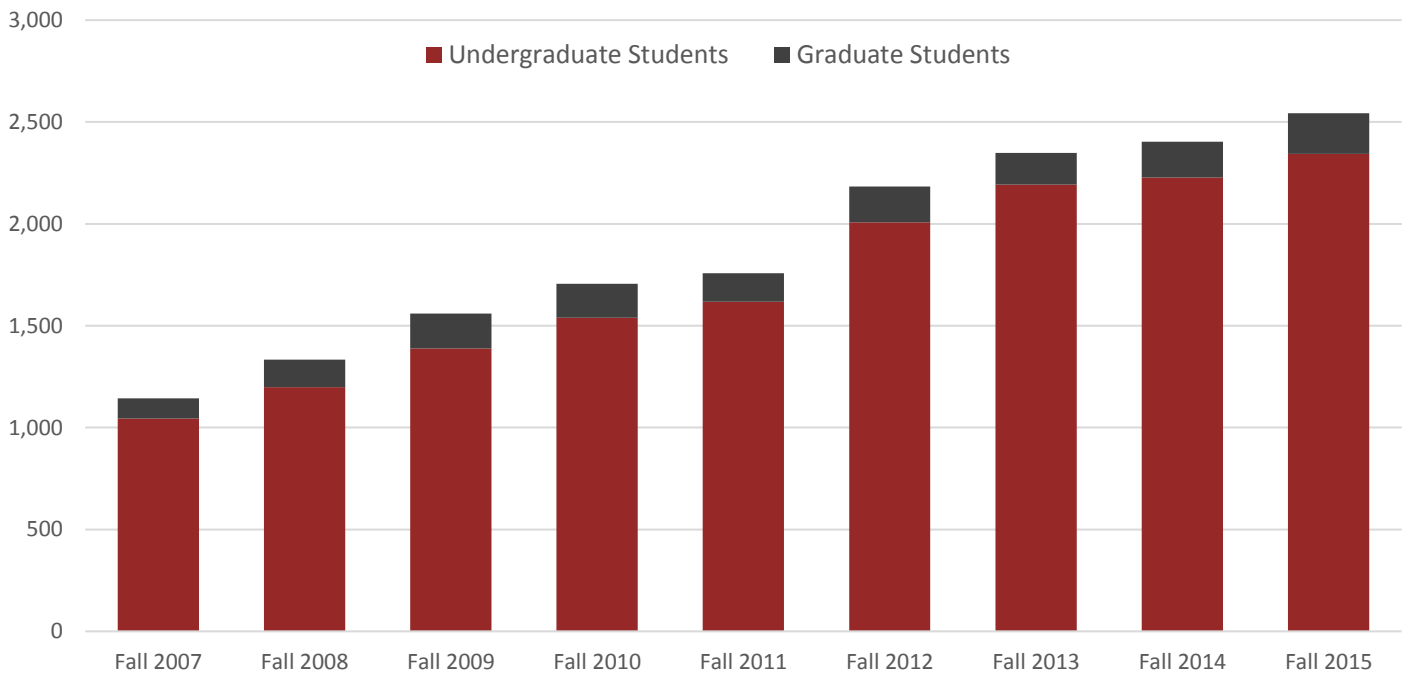

St. Cloud State University

Student of Color Enrollment

	Fall 2007	Fall 2008	Fall 2009	Fall 2010	Fall 2011	Fall 2012	Fall 2013	Fall 2014	Fall 2015
Undergraduate Students	1,044	1,199	1,388	1,539	1,618	2,007	2,193	2,227	2,344
Graduate Students	100	135	172	167	140	177	156	176	199
Overall	1,144	1,334	1,560	1,706	1,758	2,184	2,349	2,403	2,543
Percent of Total University Enrollment	6.8%	7.9%	8.8%	9.3%	10.2%	13.3%	14.5%	15.6%	16.4%

Student of Color Headcount Enrollment

Student of Color Enrollment as Percent of University Enrollment