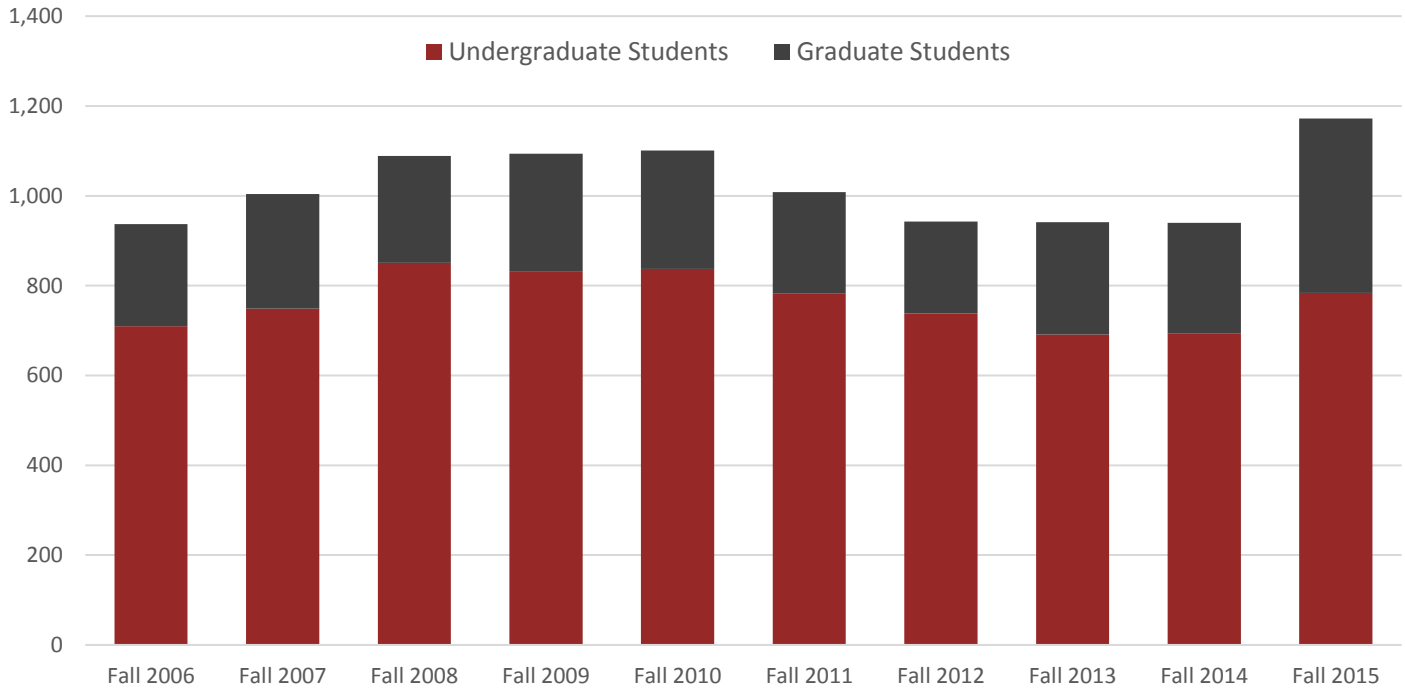

St. Cloud State University

International Student Enrollment

	Fall 2007	Fall 2008	Fall 2009	Fall 2010	Fall 2011	Fall 2012	Fall 2013	Fall 2014	Fall 2015
Undergraduate Students	749	851	832	837	783	738	691	694	784
Graduate Students	255	238	262	264	225	205	250	246	388
Overall	1,004	1,089	1,094	1,101	1,008	943	941	940	1,172
Percent of Total University Enrollment	6.0%	6.4%	6.2%	6.0%	5.8%	5.7%	5.8%	6.1%	7.6%

International Student Headcount Enrollment